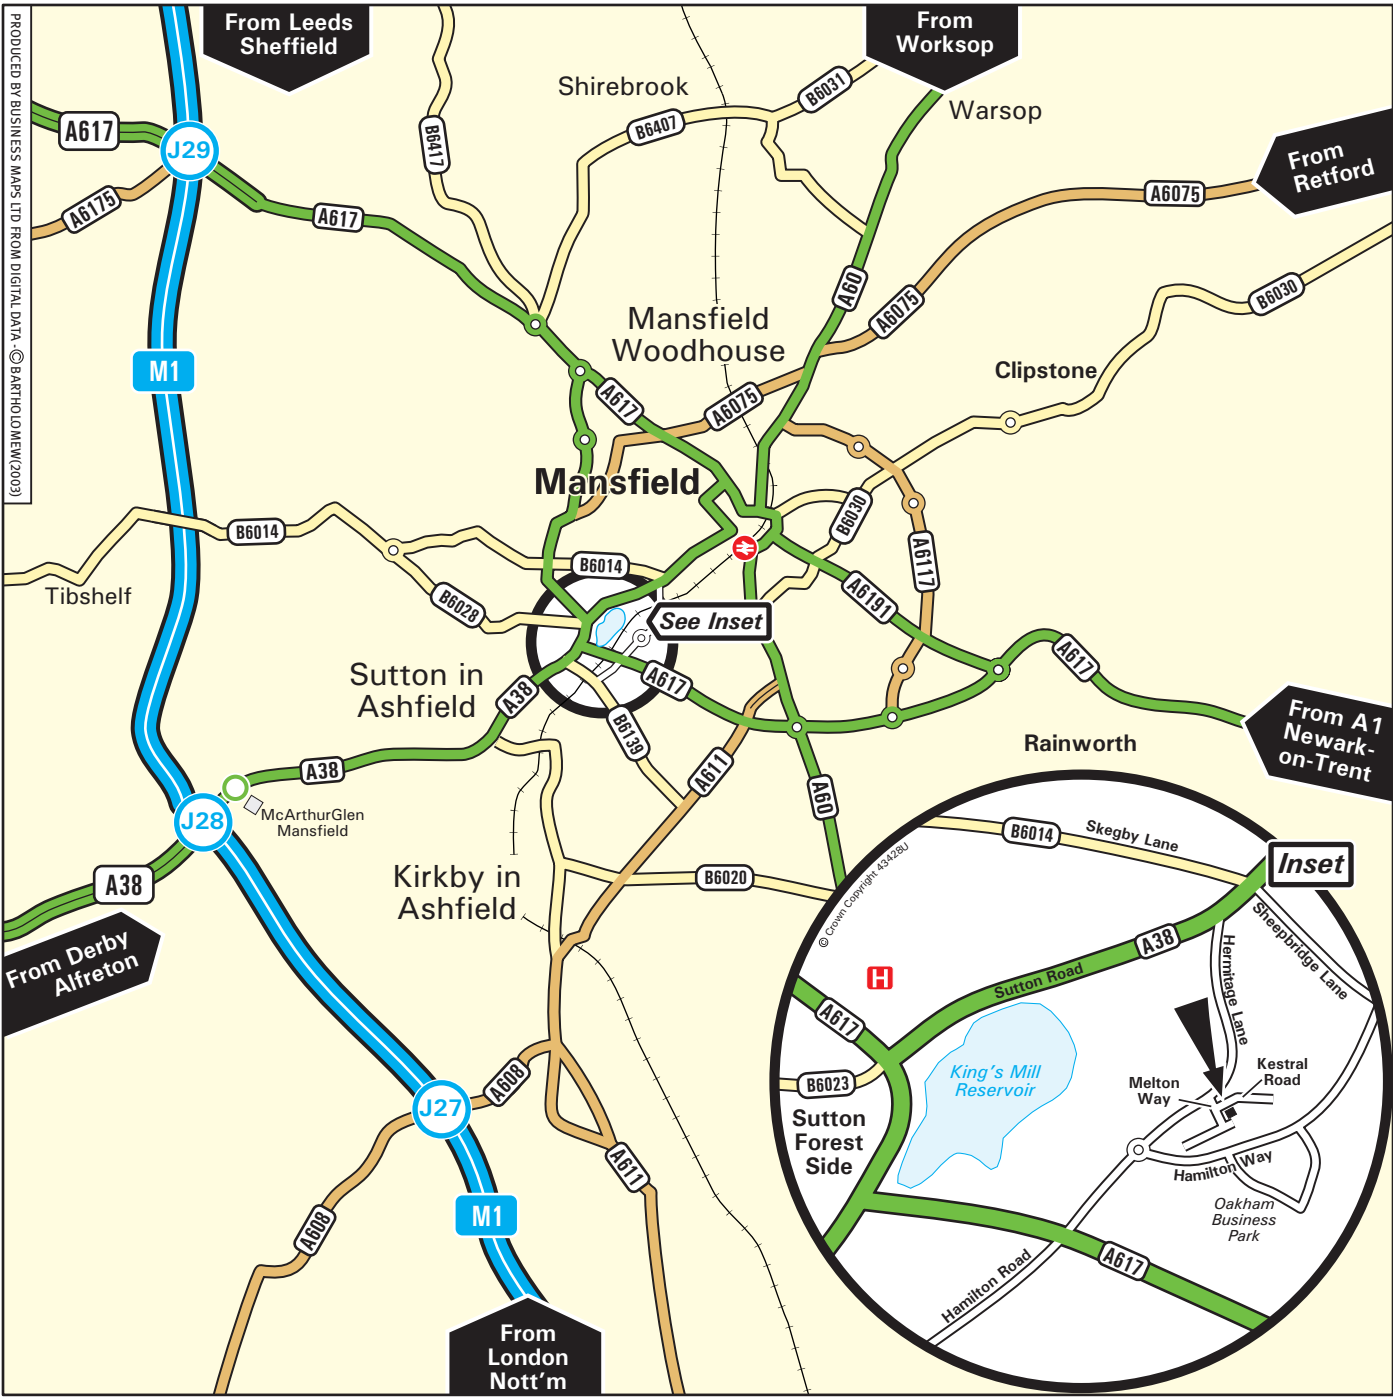

PRODUCED BY BUSINESS MAPS LTD FROM DIGITAL DATA. © BARTHOLOMEW(2009)

**10 Kestral Road
Mansfield
Nottinghamshire
NG18 5FT**

Tel: 01623 675 430
Fax: 01623 420 775
E: enquiry@hbjoinery.com
W: www.hbjoinery.com