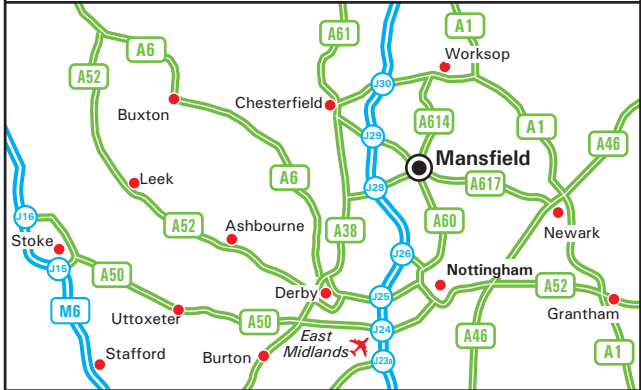

PRODUCED BY BUSINESS MAPS LTD FROM DIGITAL DATA. © BARTHOLOMEW(2009)

**10 Kestral Road
Mansfield
Nottinghamshire
NG18 5FT**

Tel: 01623 675 430
Fax: 01623 420 775
E: enquiry@hbjoinery.com
W: www.hbjoinery.com

From M1 🚗

- Leave the M1 at junction 28 (signed Mansfield, A38).
- Join the A38 towards Mansfield.
- Remain on the A38 through Sutton in Ashfield and at the junction with the A617 turn right onto the A617.
- Take the first left onto Hamilton Road.
- At the roundabout continue ahead, and then take the first right onto Melton Way.
- Take the left immediately into Kestral Road, and our entrance is on your right hand side.

By Train 🚂

- The nearest train station is Mansfield which receives services from Nottingham, Hucknall and Worksop.
- We are a short taxi ride from the station.
- For further information on train times and fares please call the National Rail Enquiry Line on 08457 48 49 50.