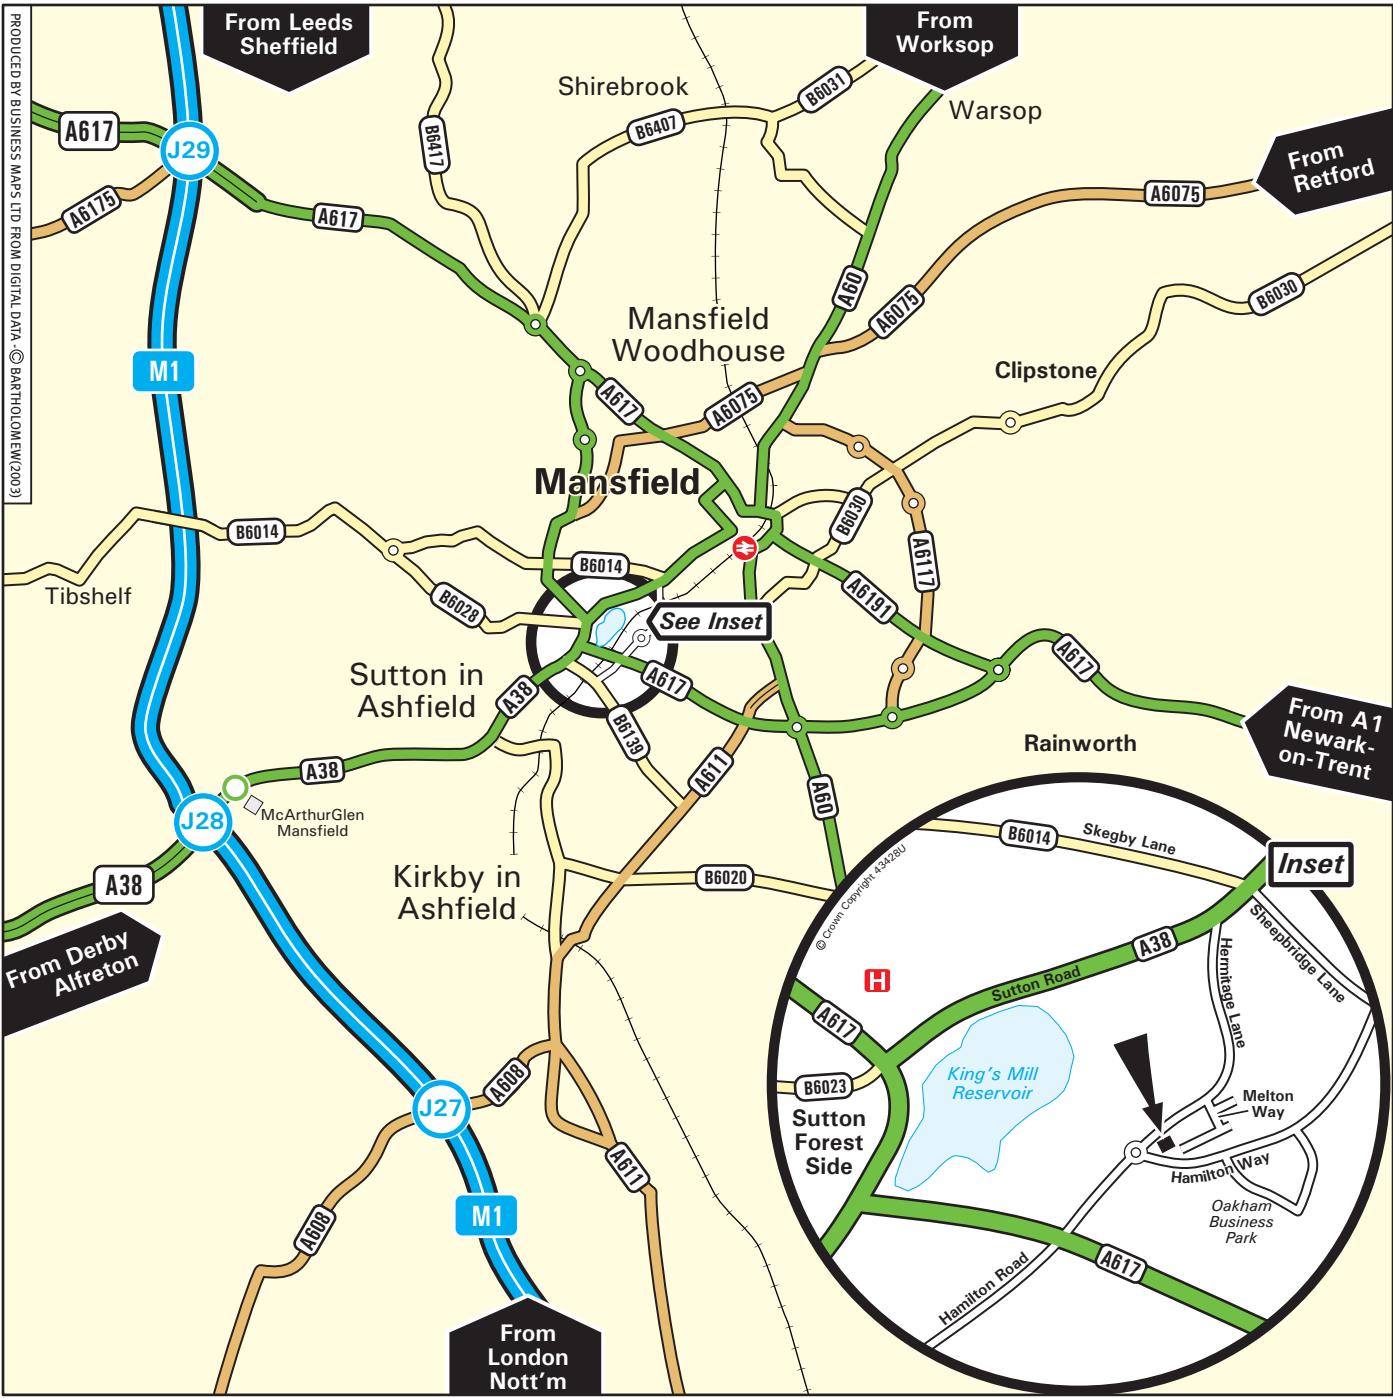

PRODUCED BY BUSINESS MAPS LTD FROM DIGITAL DATA. © BARTHOLOMEW (2003)

**1 Melton Way
Mansfield
Nottinghamshire
NG18 5FU**

Tel: 01623 421 421
Fax: 01623 420 775
E: contactus@baggaley.co.uk
W: www.baggaley.co.uk