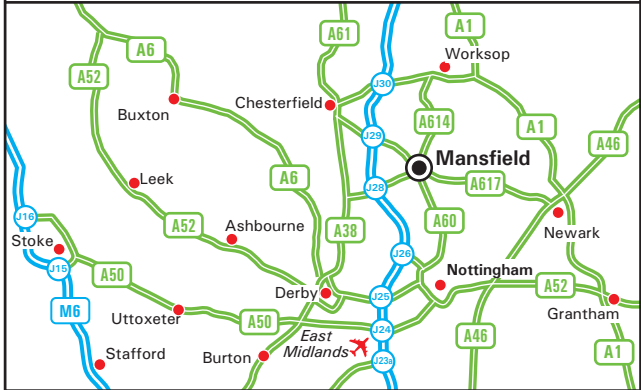

PRODUCED BY BUSINESS MAPS LTD FROM DIGITAL DATA. © BARTHOLOMEW (2003)

**1 Melton Way
Mansfield
Nottinghamshire
NG18 5FU**

Tel: 01623 421 421
Fax: 01623 420 775
E: contactus@baggaley.co.uk
W: www.baggaley.co.uk

From M1 🚗

- Leave the M1 at junction 28 (signed Mansfield, A38).
- Join the A38 towards Mansfield.
- Remain on the A38 through Sutton in Ashfield and at the junction with the A617 turn right onto the A617.
- Take the first left onto Hamilton Road.
- At the roundabout continue ahead, and then take the first right onto Melton Way.
- Take the road round to the right, and continue up to the end where you will find our entrance straight ahead.

By Train 🚂

- The nearest train station is Mansfield which receives services from Nottingham, Hucknall and Worksop.
- We are a short taxi ride from the station.
- For further information on train times and fares please call the National Rail Enquiry Line on 08457 48 49 50.